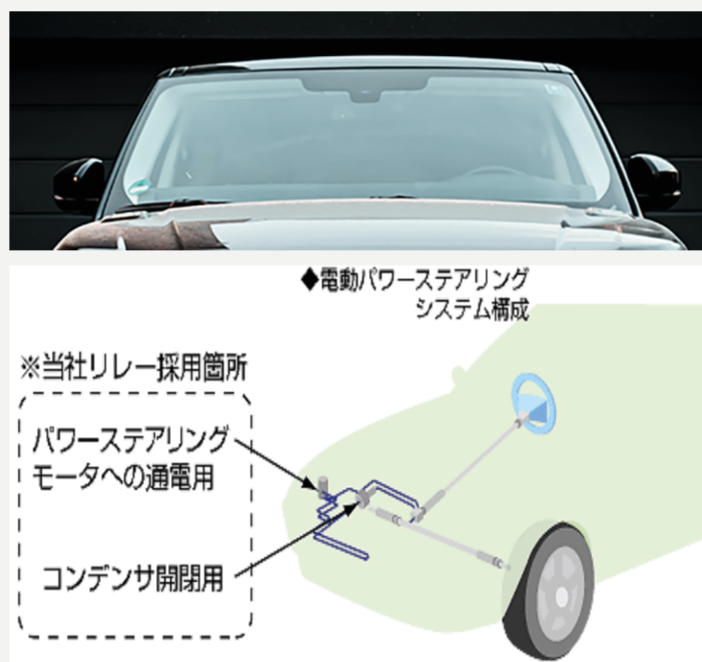

APPLICATION

오토모티브

PLUG-IN RELAY

- Head lamp
- Motor fan
- Air conditioner (HAVC)
- Starter solenoid
- Start stop application
- Electric power steering

PCB RELAY

- Power window
- Door lock
- Wiper
- Power seat
- Sun roof
- Power slide door
- E-parking break
- Smart JB

EV RELAYS APPLICATION

We offer products for all high voltage needs to HEV · PHEV · EV

③ QUICK CHARGER RELAY (BEV)

① MAIN RELAY

② PRE-CHARGE RELAY

④ CHARGER RELAY (BEV, PHEV)

⑤ ACCESSORY RELAY

⑥ MAIN SWITCH