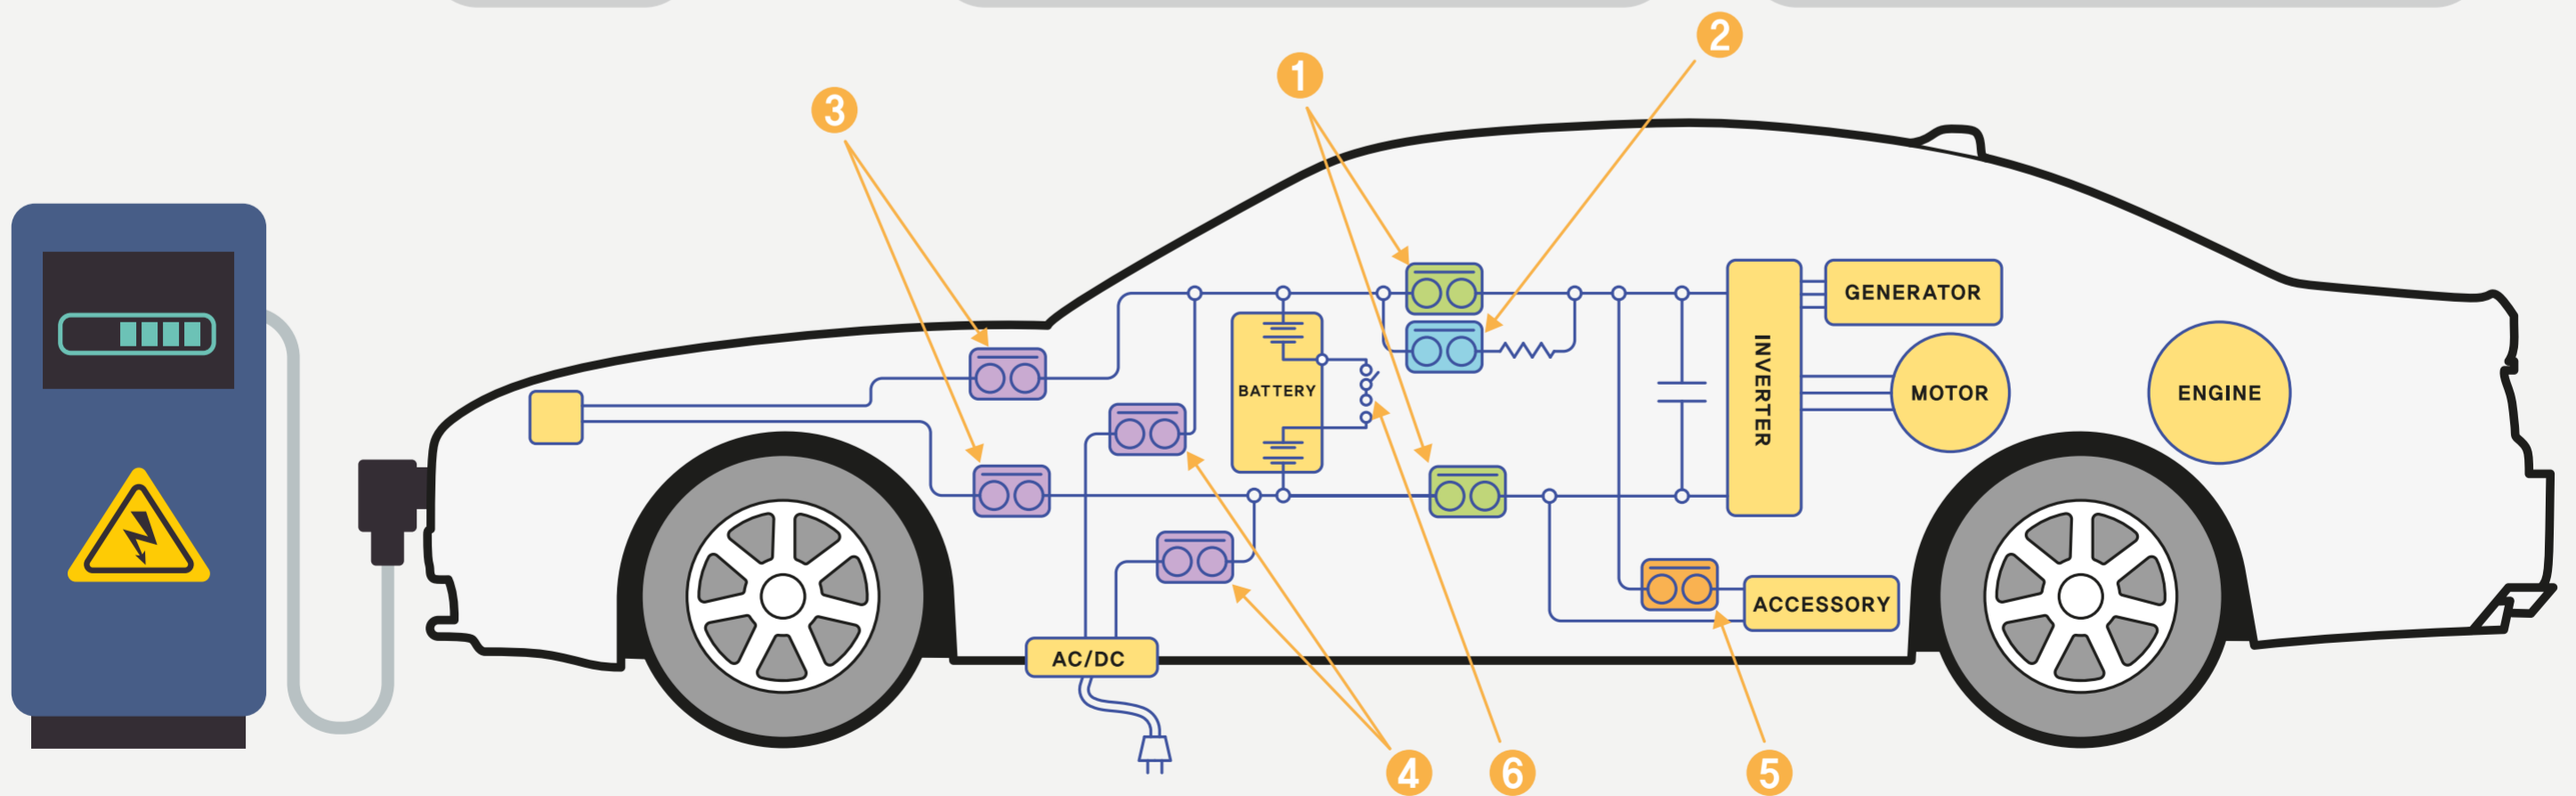

APPLICATION

오토모티브

PLUG-IN RELAY

- Head lamp
- Motor fan
- Air conditioner (HAVC)
- Starter solenoid
- Start stop application
- Electric power steering

PCB RELAY

- Power window
- Door lock
- Wiper
- Power seat
- Sun roof
- Power slide door
- E-parking break
- Smart JB

EV RELAYS APPLICATION

We offer products for all high voltage needs to HEV · PHEV · EV

③ QUICK CHARGER RELAY (BEV)

① MAIN RELAY

② PRE-CHARGE RELAY

④ CHARGER RELAY (BEV, PHEV)

⑤ ACCESSORY RELAY

⑥ MAIN SWITCH